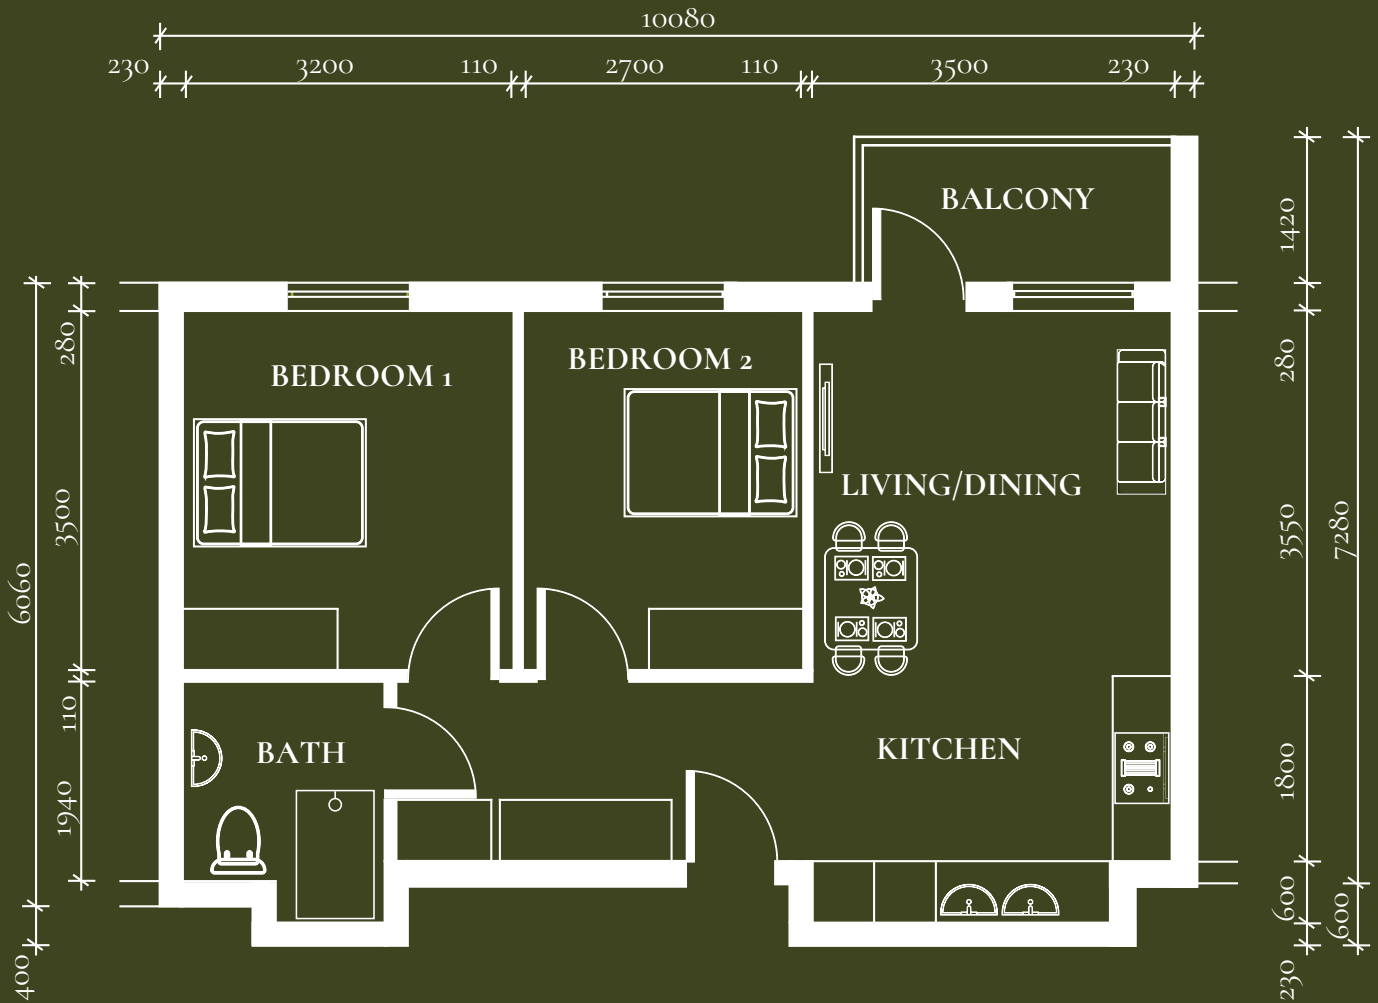

STARTING PRICE
R2 850 000

Features

2 Bedroom

1 Bathroom

Restaurant & communal areas

Swimming pool

Covered parking

Retirement Living Starts Here