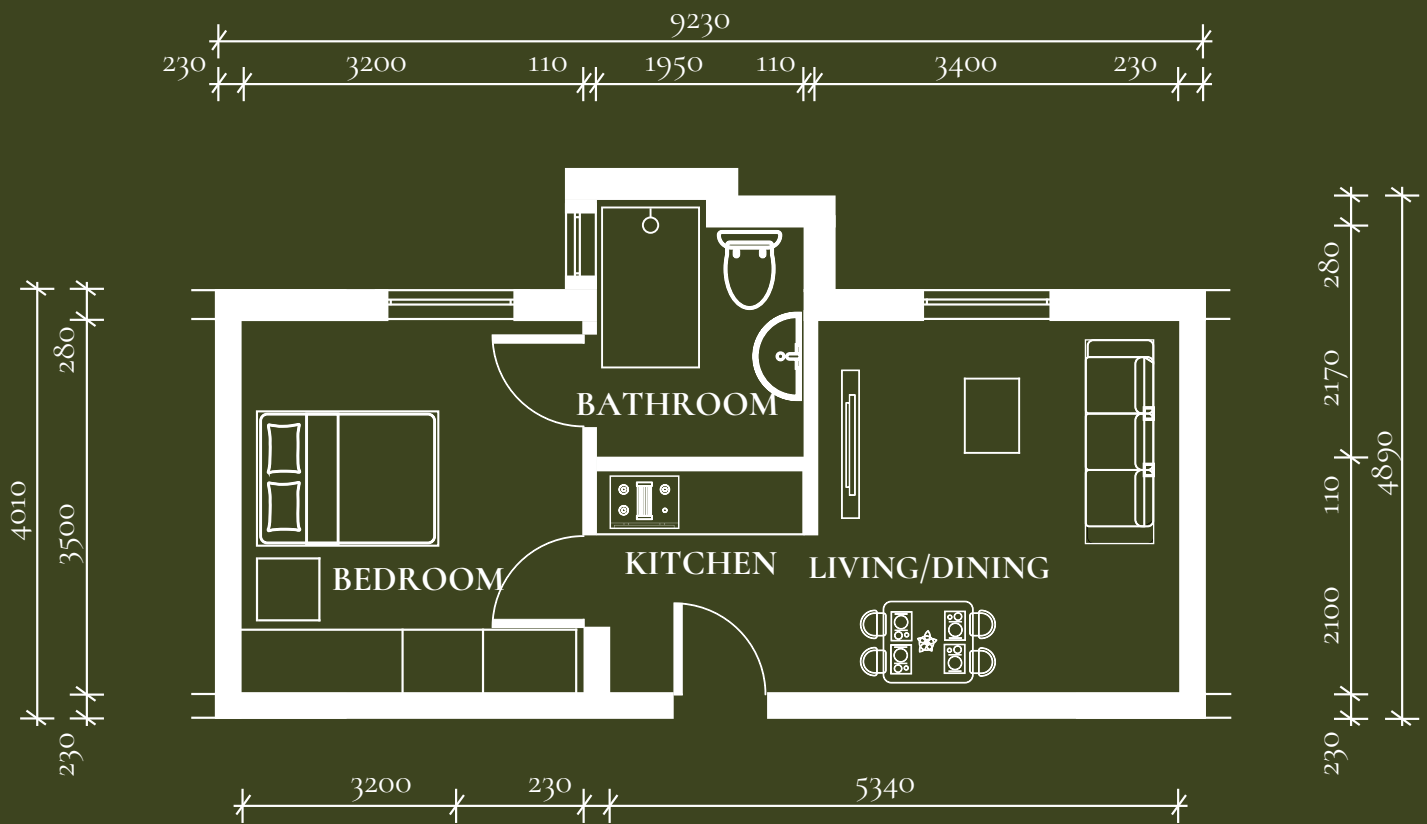

STARTING PRICE
R1 300 000

Features

1 Bedroom

1 Bathroom

Restaurant & communal areas

Swimming pool

Covered parking

Retirement Living Starts Here