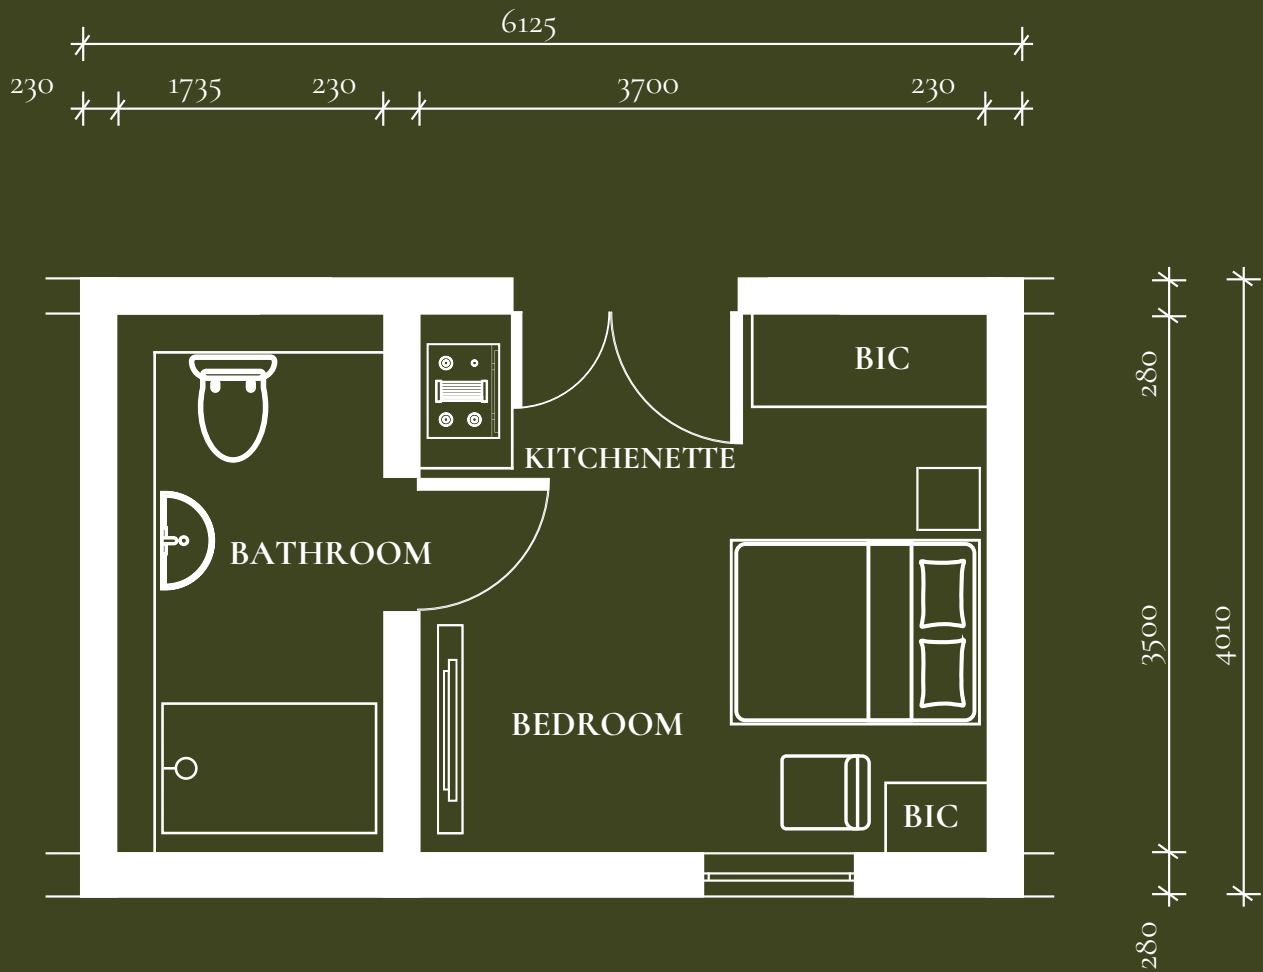

STARTING PRICE
R685 000

Features

- Studio
- 1 Bathroom
- Restaurant & communal areas
- Swimming pool
- Covered parking

Retirement Living Starts Here

Reaching retirement is a major milestone. Even if you're not ready to slow down, there's something undeniably appealing about a lifestyle with fewer responsibilities and more freedom to enjoy each day. Whether you're planning ahead or prompted by a life or health event, choosing a new home is a big decision. It is one where comfort, security, and affordability matter deeply. Ruby Living offers the ideal solution through a Life Right: a

secure legal agreement that gives you the lifelong right to a home in exchange for a lump sum. At Pinelands Grove, this means a vibrant, secure community where resort-style hospitality, wellness programmes, and excellent medical care are part of everyday life. Whether you thrive on being active and social or prefer a gentler pace, the focus is always on supporting your quality of life.